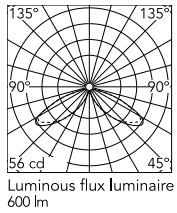

Schematic light drawing