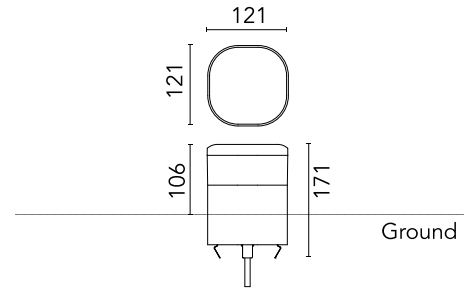

FLOS

F023C2DD012 Forest Green

Pointbreak Balisage 2 - 105 Dimmable DALI

Designed by Piero Lissoni, 2020

13W - 600lm - 2700K - CRI > 80

LED light source included. Integrated 220-240V ON/OFF and 1-10V/DALI dimmable electrical power. Equipped with one piece of neoprene output cable. IP68 junction system to be ordered separately. Luminaire must be installed with mandatory box for installation, ordered separately.

Are you a professional and your project needs consulting and support?

[BOOK AN APPOINTMENT](#)

Main specifications

EAN	8054793369914
Mounting	Ground
Light source type	LED
Light sources included	Yes
LED type	Top LED
Number of lamps	1
Power (W)	13
System power (W)	12.5
Source flux (lm)	1374
Lumen Output (lm)	600

Physical

Colour	Forest Green
Orientation	Fixed
Recessed depth (mm)	65
Length (mm)	121
Net weight (kg)	2.33
Package height (mm)	165
Package width (mm)	270
Package length (mm)	230
Package volume (m3)	0.01
IP internal	65
H2O stop	Yes
Drive Over	No