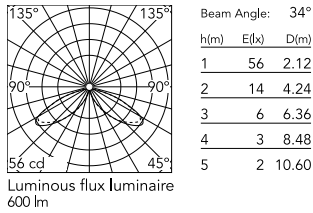

Schematic light drawing