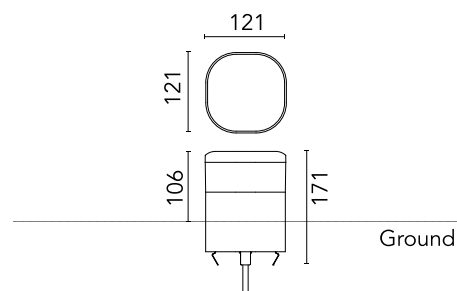

FLOS

F023C2DD006 Grey

Pointbreak Balisage 2 - 105 Dimmable DALI

Designed by Piero Lissoni, 2020

13W - 600lm - 2700K - CRI > 80

LED light source included. Integrated 220-240V ON/OFF and 1-10V/DALI dimmable electrical power. Equipped with one piece of neoprene output cable. IP68 junction system to be ordered separately. Luminaire must be installed with mandatory box for installation, ordered separately.

Are you a professional and your project needs consulting and support?

[BOOK AN APPOINTMENT](#)

Main specifications

EAN	8054793369891
Mounting	Ground
Light source type	LED
Light sources included	Yes
LED type	Top LED
Number of lamps	1
Power (W)	13
System power (W)	12.5
Source flux (lm)	1374
Lumen Output (lm)	600

Physical

Colour	Grey
Orientation	Fixed
Recessed depth (mm)	65
Length (mm)	121
Net weight (kg)	2.33
Package height (mm)	165
Package width (mm)	270
Package length (mm)	230
Package volume (m3)	0.01
IP internal	65
H2O stop	Yes
Drive Over	No