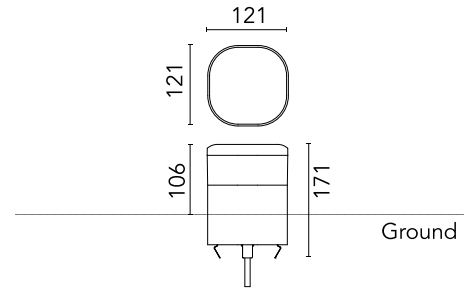

## Pointbreak Balisage 2 - 105 Dimmable 1-10V

Designed by Piero Lissoni, 2020

13W - 672lm - 4000K - CRI> 80

LED light source included. Integrated 220-240V ON/OFF and 1-10V/DALI dimmable electrical power. Equipped with one piece of neoprene output cable. IP68 junction system to be ordered separately. Luminaire must be installed with mandatory box for installation, ordered separately.

### Main specifications

EAN	8054793371887
Mounting	Ground
Light source type	LED
Light sources included	Yes
LED type	Top LED
Number of lamps	1
Power (W)	13
System power (W)	12.5
Source flux (lm)	1538
Lumen Output (lm)	672

### Physical

Colour	Deep Brown
Orientation	Fixed
Recessed depth (mm)	65
Length (mm)	121
Net weight (kg)	2.33
Package height (mm)	165
Package width (mm)	270
Package length (mm)	230
Package volume (m3)	0.01
IP internal	65
H2O stop	Yes
Drive Over	No