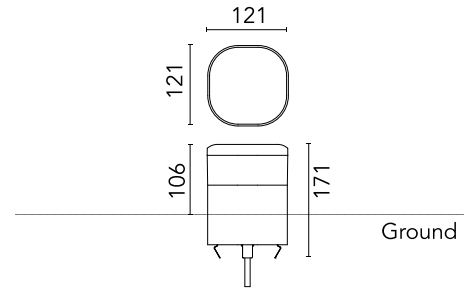

## Pointbreak Balisage 2 - 105 Dimmable 1-10V

Designed by Piero Lissoni, 2020

13W - 672lm - 4000K - CRI> 80

LED light source included. Integrated 220-240V ON/OFF and 1-10V/DALI dimmable electrical power. Equipped with one piece of neoprene output cable. IP68 junction system to be ordered separately. Luminaire must be installed with mandatory box for installation, ordered separately.

### Main specifications

EAN	8054793371870
Mounting	Ground
Light source type	LED
Light sources included	Yes
LED type	Top LED
Number of lamps	1
Power (W)	13
System power (W)	12.5
Source flux (lm)	1538
Lumen Output (lm)	672

### Physical

Colour	Forest Green
Orientation	Fixed
Recessed depth (mm)	65
Length (mm)	121
Net weight (kg)	2.33
Package height (mm)	165
Package width (mm)	270
Package length (mm)	230
Package volume (m3)	0.01
IP internal	65
H2O stop	Yes
Drive Over	No