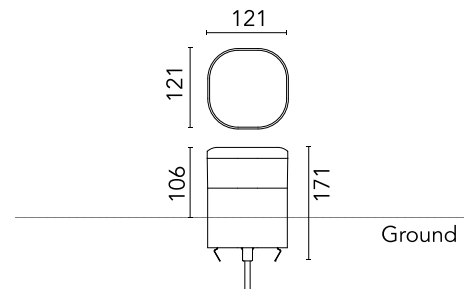

FLOS

F023C3DB033 Anthracite

Pointbreak Balisage 2 - 105 Dimmable 1-10V

Designed by Piero Lissoni, 2020

13W - 624lm - 3000K - CRI> 80

LED light source included. Integrated 220-240V ON/OFF and 1-10V/DALI dimmable electrical power. Equipped with one piece of neoprene output cable. IP68 junction system to be ordered separately. Luminaire must be installed with mandatory box for installation, ordered separately.

Are you a professional and your project needs consulting and support?

[BOOK AN APPOINTMENT](#)

Main specifications

EAN	8054793370880
Mounting	Ground
Light source type	LED
Light sources included	Yes
LED type	Top LED
Number of lamps	1
Power (W)	13
System power (W)	12.5
Source flux (lm)	1429
Lumen Output (lm)	624

Physical

Colour	Anthracite
Orientation	Fixed
Recessed depth (mm)	65
Length (mm)	121
Net weight (kg)	2.33
Package height (mm)	165
Package width (mm)	270
Package length (mm)	230
Package volume (m3)	0.01
IP internal	65
H2O stop	Yes
Drive Over	No