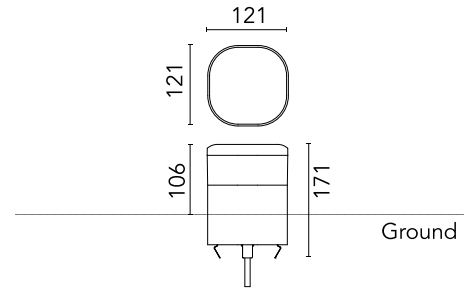

FLOS

F023C3DB018 Deep Brown

Pointbreak Balisage 2 - 105 Dimmable 1-10V

Designed by Piero Lissoni, 2020

13W - 624lm - 3000K - CRI> 80

LED light source included. Integrated 220-240V ON/OFF and 1-10V/DALI dimmable electrical power. Equipped with one piece of neoprene output cable. IP68 junction system to be ordered separately. Luminaire must be installed with mandatory box for installation, ordered separately.

Are you a professional and your project needs consulting and support?

[BOOK AN APPOINTMENT](#)

Main specifications

EAN	8054793370866
Mounting	Ground
Light source type	LED
Light sources included	Yes
LED type	Top LED
Number of lamps	1
Power (W)	13
System power (W)	12.5
Source flux (lm)	1429
Lumen Output (lm)	624

Physical

Colour	Deep Brown
Orientation	Fixed
Recessed depth (mm)	65
Length (mm)	121
Net weight (kg)	2.33
Package height (mm)	165
Package width (mm)	270
Package length (mm)	230
Package volume (m3)	0.01
IP internal	65
H2O stop	Yes
Drive Over	No

Schematic light drawing

Beam Angle: 34°

h(m)	E(lx)	D(m)
1	58	2.12
2	15	4.24
3	6	6.36
4	4	8.48
5	2	10.60

Photometric

Lighting type	Direct
Light distribution	Asymmetric
CCT (K)	3000
CRI>	80
Extreme cut off	No