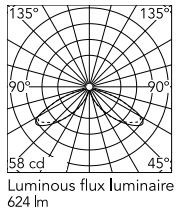

Physical

Colour	Deep Brown
Orientation	Fixed
Recessed depth (mm)	65
Length (mm)	121
Net weight (kg)	2.33
Package height (mm)	165
Package width (mm)	270
Package length (mm)	230
Package volume (m3)	0.01
IP internal	65
H2O stop	Yes
Drive Over	No

Download

[Mounting instructions](#)  ZIP

Photometric Files

[LDT / IES](#)  ZIP

Technical Drawings

[2D](#)  ZIP

[3D](#)  ZIP

[Bim](#)  ZIP

Schematic light drawing

Beam Angle: 34°

h(m)	E(lx)	D(m)
1	58	2.12
2	15	4.24
3	6	6.36
4	4	8.48
5	2	10.60

Photometric

Lighting type	Direct
Light distribution	Asymmetric
CCT (K)	3000
CRI>	80
Extreme cut off	No