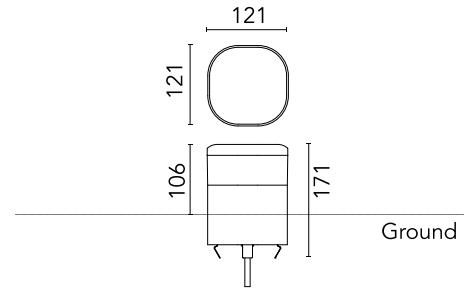

FLOS

F023C3DB012 Forest Green

Pointbreak Balisage 2 - 105 Dimmable 1-10V

Designed by Piero Lissoni, 2020

13W - 624lm - 3000K - CRI> 80

LED light source included. Integrated 220-240V ON/OFF and 1-10V/DALI dimmable electrical power. Equipped with one piece of neoprene output cable. IP68 junction system to be ordered separately. Luminaire must be installed with mandatory box for installation, ordered separately.

Are you a professional and your project needs consulting and support?

[BOOK AN APPOINTMENT](#)

Main specifications

EAN	8054793370859
Mounting	Ground
Light source type	LED
Light sources included	Yes
LED type	Top LED
Number of lamps	1
Power (W)	13
System power (W)	12.5
Source flux (lm)	1429
Lumen Output (lm)	624

Physical

Colour	Forest Green
Orientation	Fixed
Recessed depth (mm)	65
Length (mm)	121
Net weight (kg)	2.33
Package height (mm)	165
Package width (mm)	270
Package length (mm)	230
Package volume (m3)	0.01
IP internal	65
H2O stop	Yes
Drive Over	No