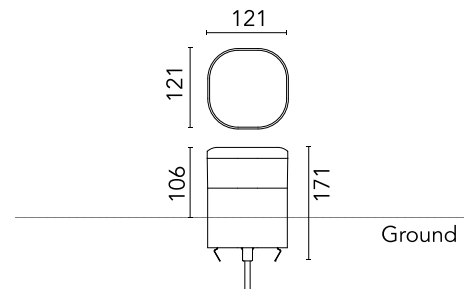

FLOS

F023C2DB033 Anthracite

Pointbreak Balisage 2 - 105 Dimmable 1-10V

Designed by Piero Lissoni, 2020

13W - 600lm - 2700K - CRI> 80

LED light source included. Integrated 220-240V ON/OFF and 1-10V/DALI dimmable electrical power. Equipped with one piece of neoprene output cable. IP68 junction system to be ordered separately. Luminaire must be installed with mandatory box for installation, ordered separately.

Are you a professional and your project needs consulting and support?

[BOOK AN APPOINTMENT](#)

Main specifications

EAN	8054793369808
Mounting	Ground
Light source type	LED
Light sources included	Yes
LED type	Top LED
Number of lamps	1
Power (W)	13
System power (W)	12.5
Source flux (lm)	1374
Lumen Output (lm)	600

Physical

Colour	Anthracite
Orientation	Fixed
Recessed depth (mm)	65
Length (mm)	121
Net weight (kg)	2.33
Package height (mm)	165
Package width (mm)	270
Package length (mm)	230
Package volume (m3)	0.01
IP internal	65
H2O stop	Yes
Drive Over	No