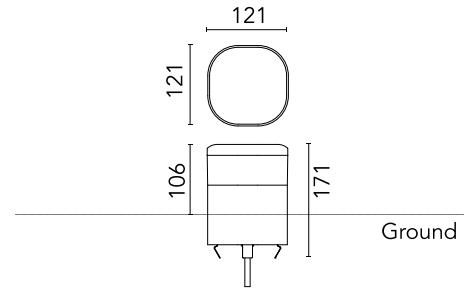

## Pointbreak Balisage 2 - 105 Dimmable 1-10V

Designed by Piero Lissoni, 2020

13W - 600lm - 2700K - CRI> 80

LED light source included. Integrated 220-240V ON/OFF and 1-10V/DALI dimmable electrical power. Equipped with one piece of neoprene output cable. IP68 junction system to be ordered separately. Luminaire must be installed with mandatory box for installation, ordered separately.

### Main specifications

EAN	8054793369785
Mounting	Ground
Light source type	LED
Light sources included	Yes
LED type	Top LED
Number of lamps	1
Power (W)	13
System power (W)	12.5
Source flux (lm)	1374
Lumen Output (lm)	600

### Physical

Colour	Deep Brown
Orientation	Fixed
Recessed depth (mm)	65
Length (mm)	121
Net weight (kg)	2.33
Package height (mm)	165
Package width (mm)	270
Package length (mm)	230
Package volume (m3)	0.01
IP internal	65
H2O stop	Yes
Drive Over	No