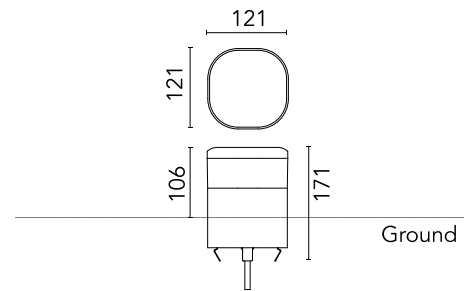

FLOS

F023C2DB012 Forest Green

Pointbreak Balisage 2 - 105 Dimmable 1-10V

Designed by Piero Lissoni, 2020

13W - 600lm - 2700K - CRI > 80

LED light source included. Integrated 220-240V ON/OFF and 1-10V/DALI dimmable electrical power. Equipped with one piece of neoprene output cable. IP68 junction system to be ordered separately. Luminaire must be installed with mandatory box for installation, ordered separately.

Are you a professional and your project needs consulting and support?

[BOOK AN APPOINTMENT](#)

Main specifications

EAN	8054793369778
Mounting	Ground
Light source type	LED
Light sources included	Yes
LED type	Top LED
Number of lamps	1
Power (W)	13
System power (W)	12.5
Source flux (lm)	1374
Lumen Output (lm)	600

Physical

Colour	Forest Green
Orientation	Fixed
Recessed depth (mm)	65
Length (mm)	121
Net weight (kg)	2.33
Package height (mm)	165
Package width (mm)	270
Package length (mm)	230
Package volume (m3)	0.01
IP internal	65
H2O stop	Yes
Drive Over	No