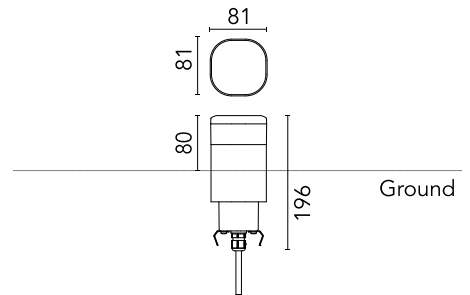

FLOS

F023B4BA033 Anthracite

Pointbreak Balisage 1 - 80

Designed by Piero Lissoni, 2020

6W - 307lm - 4000K - CRI> 80

LED light source included. Integrated 220-240V ON/OFF and 1-10V/DALI dimmable electrical power. Equipped with one piece of neoprene output cable. IP68 junction system to be ordered separately. Luminaire must be installed with mandatory box for installation, ordered separately.

Are you a professional and your project needs consulting and support?

[BOOK AN APPOINTMENT](#)

Main specifications

EAN	8054793368719
Mounting	Ground
Light source type	LED
Light sources included	Yes
LED type	Top LED
Number of lamps	1
Power (W)	6
System power (W)	5.6
Source flux (lm)	625
Lumen Output (lm)	307

Physical

Colour	Anthracite
Orientation	Fixed
Recessed depth (mm)	116
Length (mm)	81
Net weight (kg)	1.7
Package height (mm)	165
Package width (mm)	270
Package length (mm)	230
Package volume (m3)	0.01
IP internal	65
H2O stop	Yes
Drive Over	No