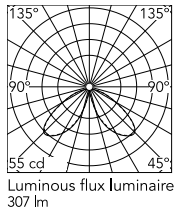

Physical

Colour	Deep Brown
Orientation	Fixed
Recessed depth (mm)	116
Length (mm)	81
Net weight (kg)	1.7
Package height (mm)	165
Package width (mm)	270
Package length (mm)	230
Package volume (m3)	0.01
IP internal	65
H2O stop	Yes
Drive Over	No

Download

[Mounting instructions](#)  ZIP

Photometric Files

[LDT / IES](#)  ZIP

Technical Drawings

[2D](#)  ZIP

[3D](#)  ZIP

[Bim](#)  ZIP

Schematic light drawing

Beam Angle: 42°

h(m)	E(lx)	D(m)
1	55	1.52
2	14	3.05
3	6	4.57
4	3	6.09
5	2	7.62

Luminous flux luminaire
307 lm

Photometric

Lighting type	Direct
Light distribution	Asymmetric
CCT (K)	4000
CRI>	80
Extreme cut off	No