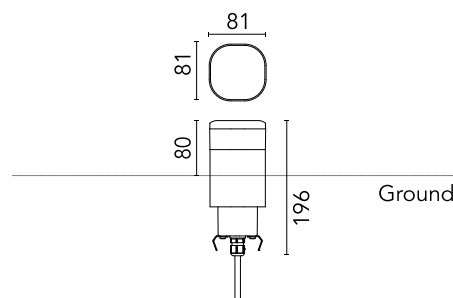

FLOS

F023B4BA018 Deep Brown

Pointbreak Balisage 1 - 80

Designed by Piero Lissoni, 2020

6W - 307lm - 4000K - CRI> 80

LED light source included. Integrated 220-240V ON/OFF and 1-10V/DALI dimmable electrical power. Equipped with one piece of neoprene output cable. IP68 junction system to be ordered separately. Luminaire must be installed with mandatory box for installation, ordered separately.

Are you a professional and your project needs consulting and support?

[BOOK AN APPOINTMENT](#)

Main specifications

EAN	8054793368696
Mounting	Ground
Light source type	LED
Light sources included	Yes
LED type	Top LED
Number of lamps	1
Power (W)	6
System power (W)	5.6
Source flux (lm)	625
Lumen Output (lm)	307

Physical

Colour	Deep Brown
Orientation	Fixed
Recessed depth (mm)	116
Length (mm)	81
Net weight (kg)	1.7
Package height (mm)	165
Package width (mm)	270
Package length (mm)	230
Package volume (m3)	0.01
IP internal	65
H2O stop	Yes
Drive Over	No

Schematic light drawing

Beam Angle: 42°

h(m)	E(lx)	D(m)
1	55	1.52
2	14	3.05
3	6	4.57
4	3	6.09
5	2	7.62

Luminous flux luminaire
307 lm

Photometric

Lighting type	Direct
Light distribution	Asymmetric
CCT (K)	4000
CRI>	80
Extreme cut off	No