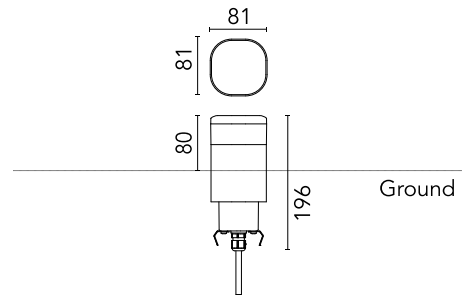

## Pointbreak Balisage 1 - 80

Designed by Piero Lissoni, 2020

6W - 307lm - 4000K - CRI> 80

LED light source included. Integrated 220-240V ON/OFF and 1-10V/DALI dimmable electrical power. Equipped with one piece of neoprene output cable. IP68 junction system to be ordered separately. Luminaire must be installed with mandatory box for installation, ordered separately.

### Main specifications

EAN	8054793368689
Mounting	Ground
Light source type	LED
Light sources included	Yes
LED type	Top LED
Number of lamps	1
Power (W)	6
System power (W)	5.6
Source flux (lm)	625
Lumen Output (lm)	307

### Physical

Colour	Forest Green
Orientation	Fixed
Recessed depth (mm)	116
Length (mm)	81
Net weight (kg)	1.7
Package height (mm)	165
Package width (mm)	270
Package length (mm)	230
Package volume (m3)	0.01
IP internal	65
H2O stop	Yes
Drive Over	No