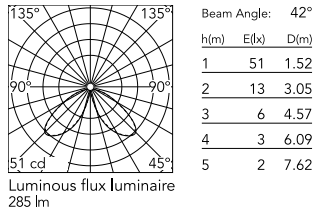

Schematic light drawing