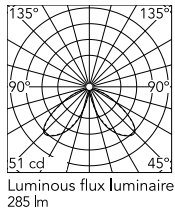

Physical

Colour	Forest Green
Orientation	Fixed
Recessed depth (mm)	116
Length (mm)	81
Net weight (kg)	1.7
Package height (mm)	165
Package width (mm)	270
Package length (mm)	230
Package volume (m3)	0.01
IP internal	65
H2O stop	Yes
Drive Over	No

Download

[Mounting instructions](#) ZIP

Photometric Files

[LDT / IES](#) ZIP

Technical Drawings

[2D](#) ZIP

[3D](#) ZIP

[Bim](#) ZIP

Schematic light drawing

Beam Angle: 42°

h(m)	E(lx)	D(m)
1	51	1.52
2	13	3.05
3	6	4.57
4	3	6.09
5	2	7.62

Photometric

Lighting type	Direct
Light distribution	Asymmetric
CCT (K)	3000
CRI>	80
Extreme cut off	No