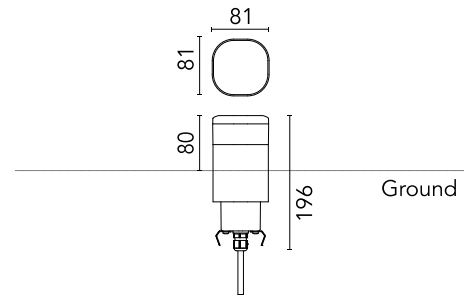

FLOS

F023B3BA006 Grey

Pointbreak Balisage 1 - 80

Designed by Piero Lissoni, 2020

6W - 285lm - 3000K - CRI> 80

LED light source included. Integrated 220-240V ON/OFF and 1-10V/DALI dimmable electrical power. Equipped with one piece of neoprene output cable. IP68 junction system to be ordered separately. Luminaire must be installed with mandatory box for installation, ordered separately.

Are you a professional and your project needs consulting and support?

[BOOK AN APPOINTMENT](#)

Main specifications

EAN	8054793367651
Mounting	Ground
Light source type	LED
Light sources included	Yes
LED type	Top LED
Number of lamps	1
Power (W)	6
System power (W)	5.6
Source flux (lm)	600
Lumen Output (lm)	285

Physical

Colour	Grey
Orientation	Fixed
Recessed depth (mm)	116
Length (mm)	81
Net weight (kg)	1.7
Package height (mm)	165
Package width (mm)	270
Package length (mm)	230
Package volume (m3)	0.01
IP internal	65
H2O stop	Yes
Drive Over	No

Schematic light drawing

Beam Angle: 42°

h(m)	E(lx)	D(m)
1	51	1.52
2	13	3.05
3	6	4.57
4	3	6.09
5	2	7.62

Photometric

Lighting type	Direct
Light distribution	Asymmetric
CCT (K)	3000
CRI>	80
Extreme cut off	No