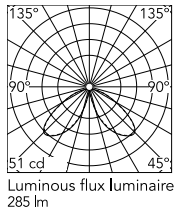

Physical

Colour	Grey
Orientation	Fixed
Recessed depth (mm)	116
Length (mm)	81
Net weight (kg)	1.7
Package height (mm)	165
Package width (mm)	270
Package length (mm)	230
Package volume (m3)	0.01
IP internal	65
H2O stop	Yes
Drive Over	No

Download

[Mounting instructions](#) ZIP

Photometric Files

[LDT / IES](#) ZIP

Technical Drawings

[2D](#) ZIP

[3D](#) ZIP

[Bim](#) ZIP

Schematic light drawing

Beam Angle: 42°

h(m)	E(lx)	D(m)
1	51	1.52
2	13	3.05
3	6	4.57
4	3	6.09
5	2	7.62

Photometric

Lighting type	Direct
Light distribution	Asymmetric
CCT (K)	3000
CRI>	80
Extreme cut off	No