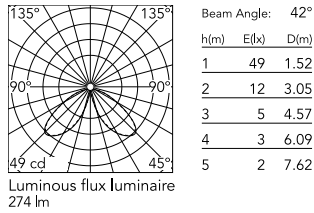

Schematic light drawing