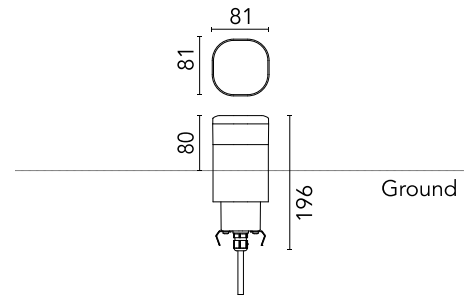

FLOS

■ F023B2BA033 Anthracite

Pointbreak Balisage 1 - 80

Designed by Piero Lissoni, 2020

6W - 274lm - 2700K - CRI> 80

LED light source included. Integrated 220-240V ON/OFF and 1-10V/DALI dimmable electrical power. Equipped with one piece of neoprene output cable. IP68 junction system to be ordered separately. Luminaire must be installed with mandatory box for installation, ordered separately.

Are you a professional and your project needs consulting and support?

[BOOK AN APPOINTMENT](#)

Main specifications

EAN	8054793366661
Mounting	Ground
Light source type	LED
Light sources included	Yes
LED type	Top LED
Number of lamps	1
Power (W)	6
System power (W)	5.6
Source flux (lm)	576
Lumen Output (lm)	274

Physical

Colour	Anthracite
Orientation	Fixed
Recessed depth (mm)	116
Length (mm)	81
Net weight (kg)	1.7
Package height (mm)	165
Package width (mm)	270
Package length (mm)	230
Package volume (m3)	0.01
IP internal	65
H2O stop	Yes
Drive Over	No