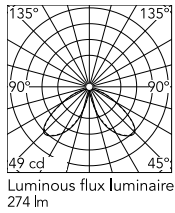

Physical

Colour	Deep Brown
Orientation	Fixed
Recessed depth (mm)	116
Length (mm)	81
Net weight (kg)	1.7
Package height (mm)	165
Package width (mm)	270
Package length (mm)	230
Package volume (m3)	0.01
IP internal	65
H2O stop	Yes
Drive Over	No

Download

[Mounting instructions](#)  ZIP

Photometric Files

[LDT / IES](#)  ZIP

Technical Drawings

[2D](#)  ZIP

[3D](#)  ZIP

[Bim](#)  ZIP

Schematic light drawing

Beam Angle: 42°

h(m)	E(lx)	D(m)
1	49	1.52
2	12	3.05
3	5	4.57
4	3	6.09
5	2	7.62

Photometric

Lighting type	Direct
Light distribution	Asymmetric
CCT (K)	2700
CRI>	80
Extreme cut off	No