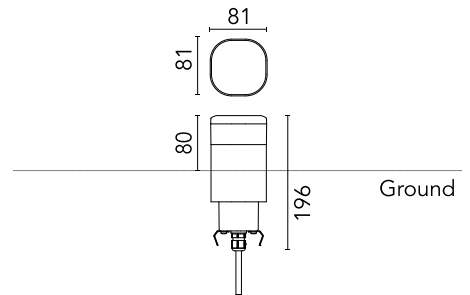

FLOS

F023B2BA018 Deep Brown

Pointbreak Balisage 1 - 80

Designed by Piero Lissoni, 2020

6W - 274lm - 2700K - CRI> 80

LED light source included. Integrated 220-240V ON/OFF and 1-10V/DALI dimmable electrical power. Equipped with one piece of neoprene output cable. IP68 junction system to be ordered separately. Luminaire must be installed with mandatory box for installation, ordered separately.

Are you a professional and your project needs consulting and support?

[BOOK AN APPOINTMENT](#)

Main specifications

EAN	8054793366623
Mounting	Ground
Light source type	LED
Light sources included	Yes
LED type	Top LED
Number of lamps	1
Power (W)	6
System power (W)	5.6
Source flux (lm)	576
Lumen Output (lm)	274

Physical

Colour	Deep Brown
Orientation	Fixed
Recessed depth (mm)	116
Length (mm)	81
Net weight (kg)	1.7
Package height (mm)	165
Package width (mm)	270
Package length (mm)	230
Package volume (m3)	0.01
IP internal	65
H2O stop	Yes
Drive Over	No

Schematic light drawing

Beam Angle: 42°

h(m)	E(lx)	D(m)
1	49	1.52
2	12	3.05
3	5	4.57
4	3	6.09
5	2	7.62

Photometric

Lighting type	Direct
Light distribution	Asymmetric
CCT (K)	2700
CRI>	80
Extreme cut off	No