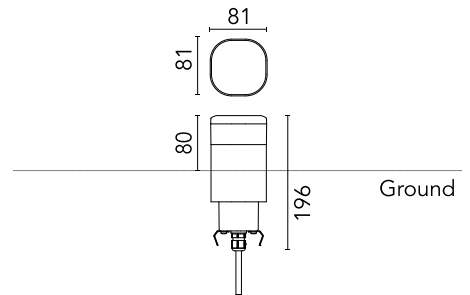

## Pointbreak Balisage 1 - 80

Designed by Piero Lissoni, 2020

6W - 274lm - 2700K - CRI> 80

LED light source included. Integrated 220-240V ON/OFF and 1-10V/DALI dimmable electrical power. Equipped with one piece of neoprene output cable. IP68 junction system to be ordered separately. Luminaire must be installed with mandatory box for installation, ordered separately.

### Main specifications

EAN	8054793366609
Mounting	Ground
Light source type	LED
Light sources included	Yes
LED type	Top LED
Number of lamps	1
Power (W)	6
System power (W)	5.6
Source flux (lm)	576
Lumen Output (lm)	274

### Physical

Colour	Forest Green
Orientation	Fixed
Recessed depth (mm)	116
Length (mm)	81
Net weight (kg)	1.7
Package height (mm)	165
Package width (mm)	270
Package length (mm)	230
Package volume (m3)	0.01
IP internal	65
H2O stop	Yes
Drive Over	No