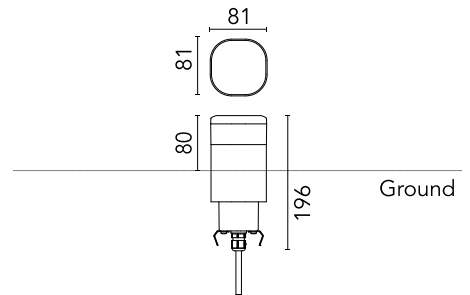

## Pointbreak Balisage 1 - 80

Designed by Piero Lissoni, 2020

6W - 274lm - 2700K - CRI> 80

LED light source included. Integrated 220-240V ON/OFF and 1-10V/DALI dimmable electrical power. Equipped with one piece of neoprene output cable. IP68 junction system to be ordered separately. Luminaire must be installed with mandatory box for installation, ordered separately.

### Main specifications

EAN	8054793366586
Mounting	Ground
Light source type	LED
Light sources included	Yes
LED type	Top LED
Number of lamps	1
Power (W)	6
System power (W)	5.6
Source flux (lm)	576
Lumen Output (lm)	274

### Physical

Colour	Grey
Orientation	Fixed
Recessed depth (mm)	116
Length (mm)	81
Net weight (kg)	1.7
Package height (mm)	165
Package width (mm)	270
Package length (mm)	230
Package volume (m3)	0.01
IP internal	65
H2O stop	Yes
Drive Over	No