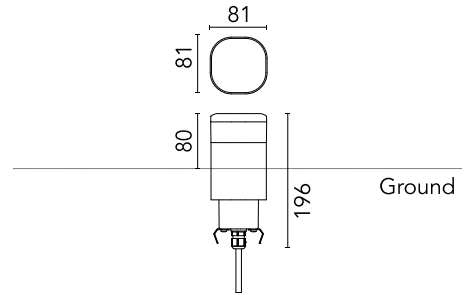

## Pointbreak Balisage 1 - 80 Dimmable DALI

Designed by Piero Lissoni, 2020

6W - 307lm - 4000K - CRI> 80

LED light source included. Integrated 220-240V ON/OFF and 1-10V/DALI dimmable electrical power. Equipped with one piece of neoprene output cable. IP68 junction system to be ordered separately. Luminaire must be installed with mandatory box for installation, ordered separately.

### Main specifications

EAN	8054793368948
Mounting	Ground
Light source type	LED
Light sources included	Yes
LED type	Top LED
Number of lamps	1
Power (W)	6
System power (W)	5.6
Source flux (lm)	625
Lumen Output (lm)	307

### Physical

Colour	Forest Green
Orientation	Fixed
Recessed depth (mm)	116
Length (mm)	81
Net weight (kg)	1.7
Package height (mm)	165
Package width (mm)	270
Package length (mm)	230
Package volume (m3)	0.01
IP internal	65
H2O stop	Yes
Drive Over	No