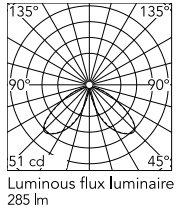

Physical

Colour	Deep Brown
Orientation	Fixed
Recessed depth (mm)	116
Length (mm)	81
Net weight (kg)	1.7
Package height (mm)	175
Package width (mm)	280
Package length (mm)	240
Package volume (m3)	0.01
IP internal	65
H2O stop	Yes
Drive Over	No

Download

Mounting instructions [↓ ZIP](#)

Photometric Files

LDT / IES [↓ ZIP](#)

Technical Drawings

2D [↓ ZIP](#)

3D [↓ ZIP](#)

[Bim](#) [↓ ZIP](#)

Schematic light drawing

Beam Angle: 42°

h(m)	E(lx)	D(m)
1	51	1.52
2	13	3.05
3	6	4.57
4	3	6.09
5	2	7.62

Luminous flux luminaire
285 lm

Photometric

Lighting type	Direct
Light distribution	Asymmetric
CCT (K)	3000
CRI>	80
Extreme cut off	No