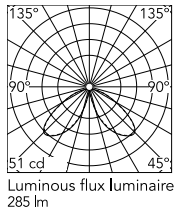

Physical

Colour	Grey
Orientation	Fixed
Recessed depth (mm)	116
Length (mm)	81
Net weight (kg)	1.7
Package height (mm)	175
Package width (mm)	280
Package length (mm)	240
Package volume (m3)	0.01
IP internal	65
H2O stop	Yes
Drive Over	No

Download

[Mounting instructions](#) ZIP

Photometric Files

[LDT / IES](#) ZIP

Technical Drawings

[2D](#) ZIP

[3D](#) ZIP

[Bim](#) ZIP

Schematic light drawing

Beam Angle: 42°

h(m)	E(lx)	D(m)
1	51	1.52
2	13	3.05
3	6	4.57
4	3	6.09
5	2	7.62

Photometric

Lighting type	Direct
Light distribution	Asymmetric
CCT (K)	3000
CRI>	80
Extreme cut off	No