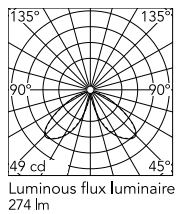

Physical

Colour	Black
Orientation	Fixed
Recessed depth (mm)	116
Length (mm)	81
Net weight (kg)	1.7
Package height (mm)	165
Package width (mm)	270
Package length (mm)	230
Package volume (m3)	0.01
IP internal	65
H2O stop	Yes
Drive Over	No

Download

[Mounting instructions](#) ZIP

Photometric Files

[LDT / IES](#) ZIP

Technical Drawings

[2D](#) ZIP

[3D](#) ZIP

[Bim](#) ZIP

Schematic light drawing

Beam Angle: 42°

h(m)	E(lx)	D(m)
1	49	1.52
2	12	3.05
3	5	4.57
4	3	6.09
5	2	7.62

Photometric

Lighting type	Direct
Light distribution	Asymmetric
CCT (K)	2700
CRI>	80
Extreme cut off	No