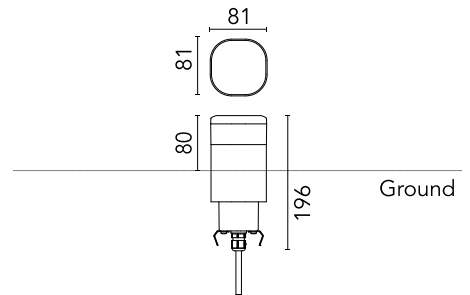

FLOS

■ F023B2BD030 Black

Pointbreak Balisage 1 - 80 Dimmable DALI

Designed by Piero Lissoni, 2020

6W - 274lm - 2700K - CRI> 80

LED light source included. Integrated 220-240V ON/OFF and 1-10V/DALI dimmable electrical power. Equipped with one piece of neoprene output cable. IP68 junction system to be ordered separately. Luminaire must be installed with mandatory box for installation, ordered separately.

Are you a professional and your project needs consulting and support?

[BOOK AN APPOINTMENT](#)

Main specifications

EAN	8054793366944
Mounting	Ground
Light source type	LED
Light sources included	Yes
LED type	Top LED
Number of lamps	1
Power (W)	6
System power (W)	5.6
Source flux (lm)	576
Lumen Output (lm)	274

Physical

Colour	Black
Orientation	Fixed
Recessed depth (mm)	116
Length (mm)	81
Net weight (kg)	1.7
Package height (mm)	165
Package width (mm)	270
Package length (mm)	230
Package volume (m3)	0.01
IP internal	65
H2O stop	Yes
Drive Over	No

Schematic light drawing

Beam Angle: 42°

h(m)	E(lx)	D(m)
1	49	1.52
2	12	3.05
3	5	4.57
4	3	6.09
5	2	7.62

Photometric

Lighting type	Direct
Light distribution	Asymmetric
CCT (K)	2700
CRI>	80
Extreme cut off	No