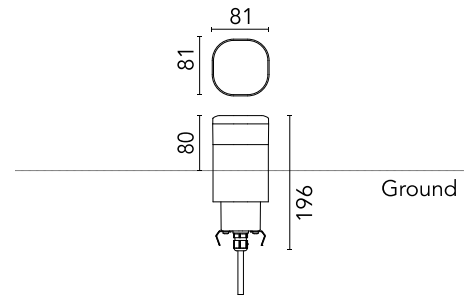

FLOS

F023B4BB018 Deep Brown

Pointbreak Balisage 1 - 80 Dimmable 1-10V

Designed by Piero Lissoni, 2020

6W - 307lm - 4000K - CRI> 80

LED light source included. Integrated 220-240V ON/OFF and 1-10V/DALI dimmable electrical power. Equipped with one piece of neoprene output cable. IP68 junction system to be ordered separately. Luminaire must be installed with mandatory box for installation, ordered separately.

Are you a professional and your project needs consulting and support?

[BOOK AN APPOINTMENT](#)

Main specifications

EAN	8054793368818
Mounting	Ground
Light source type	LED
Light sources included	Yes
LED type	Top LED
Number of lamps	1
Power (W)	6
System power (W)	5.6
Source flux (lm)	625
Lumen Output (lm)	307

Physical

Colour	Deep Brown
Orientation	Fixed
Recessed depth (mm)	116
Length (mm)	81
Net weight (kg)	1.7
Package height (mm)	165
Package width (mm)	270
Package length (mm)	230
Package volume (m3)	0.01
IP internal	65
H2O stop	Yes
Drive Over	No