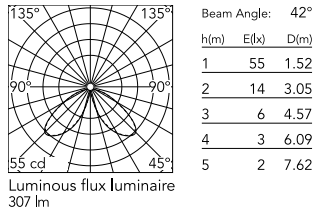

Schematic light drawing