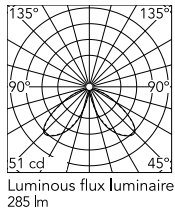

Physical

Colour	Deep Brown
Orientation	Fixed
Recessed depth (mm)	116
Length (mm)	81
Net weight (kg)	1.7
Package height (mm)	165
Package width (mm)	270
Package length (mm)	230
Package volume (m3)	0.01
IP internal	65
H2O stop	Yes
Drive Over	No

Download

[Mounting instructions](#)  ZIP

Photometric Files

[LDT / IES](#)  ZIP

Technical Drawings

[2D](#)  ZIP

[3D](#)  ZIP

[Bim](#)  ZIP

Schematic light drawing

Beam Angle: 42°

h(m)	E(lx)	D(m)
1	51	1.52
2	13	3.05
3	6	4.57
4	3	6.09
5	2	7.62

Photometric

Lighting type	Direct
Light distribution	Asymmetric
CCT (K)	3000
CRI>	80
Extreme cut off	No