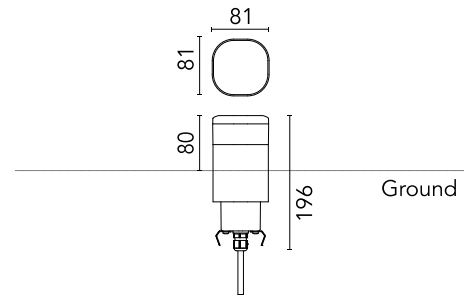

FLOS

F023B3BB018 Deep Brown

Pointbreak Balisage 1 - 80 Dimmable 1-10V

Designed by Piero Lissoni, 2020

6W - 285lm - 3000K - CRI> 80

LED light source included. Integrated 220-240V ON/OFF and 1-10V/DALI dimmable electrical power. Equipped with one piece of neoprene output cable. IP68 junction system to be ordered separately. Luminaire must be installed with mandatory box for installation, ordered separately.

Are you a professional and your project needs consulting and support?

[BOOK AN APPOINTMENT](#)

Main specifications

EAN	8054793367798
Mounting	Ground
Light source type	LED
Light sources included	Yes
LED type	Top LED
Number of lamps	1
Power (W)	6
System power (W)	5.6
Source flux (lm)	600
Lumen Output (lm)	285

Physical

Colour	Deep Brown
Orientation	Fixed
Recessed depth (mm)	116
Length (mm)	81
Net weight (kg)	1.7
Package height (mm)	165
Package width (mm)	270
Package length (mm)	230
Package volume (m3)	0.01
IP internal	65
H2O stop	Yes
Drive Over	No

Schematic light drawing

Beam Angle: 42°

h(m)	E(lx)	D(m)
1	51	1.52
2	13	3.05
3	6	4.57
4	3	6.09
5	2	7.62

Photometric

Lighting type	Direct
Light distribution	Asymmetric
CCT (K)	3000
CRI>	80
Extreme cut off	No