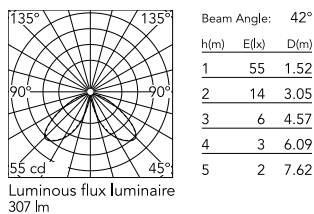

Schematic light drawing