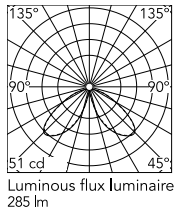

Physical

Colour	Deep Brown
Orientation	Fixed
Recessed depth (mm)	154
Length (mm)	81
Net weight (kg)	1.62
Package height (mm)	165
Package width (mm)	270
Package length (mm)	230
Package volume (m3)	0.01
IP internal	65
H2O stop	Yes
Drive Over	No

Download

[Mounting instructions](#)  ZIP

Photometric Files

[LDT / IES](#)  ZIP

Technical Drawings

[2D](#)  ZIP

[3D](#)  ZIP

[Bim](#)  ZIP

Schematic light drawing

Beam Angle: 42°

h(m)	E(lx)	D(m)
1	51	1.52
2	13	3.05
3	6	4.57
4	3	6.09
5	2	7.62

Photometric

Lighting type	Direct
Light distribution	Asymmetric
CCT (K)	3000
CRI>	80
Extreme cut off	No