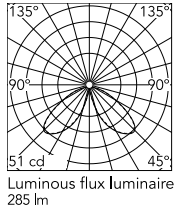

Schematic light drawing