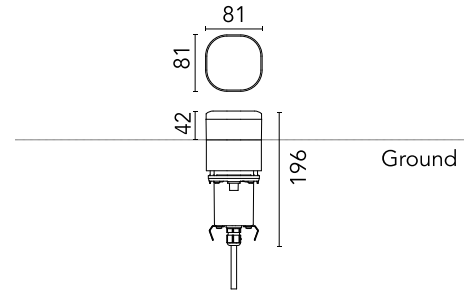

FLOS

F023B3AA012 Forest Green

Pointbreak Balisage 1 - 40

Designed by Piero Lissoni, 2020

6W - 285lm - 3000K - CRI> 80

LED light source included. Integrated 220-240V ON/OFF and 1-10V/DALI dimmable electrical power. Equipped with one piece of neoprene output cable. IP68 junction system to be ordered separately. Luminaire must be installed with mandatory box for installation, ordered separately.

Are you a professional and your project needs consulting and support?

[BOOK AN APPOINTMENT](#)

Main specifications

EAN	8054793367361
Mounting	Ground
Light source type	LED
Light sources included	Yes
LED type	Top LED
Number of lamps	1
Power (W)	6
System power (W)	5.6
Source flux (lm)	600
Lumen Output (lm)	285

Physical

Colour	Forest Green
Orientation	Fixed
Recessed depth (mm)	154
Length (mm)	81
Net weight (kg)	1.62
Package height (mm)	165
Package width (mm)	270
Package length (mm)	230
Package volume (m3)	0.01
IP internal	65
H2O stop	Yes
Drive Over	No