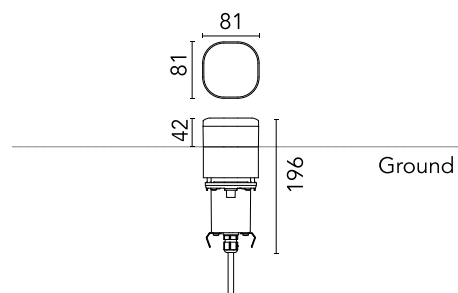

FLOS

F023B2AA018 Deep Brown

Pointbreak Balisage 1 - 40

Designed by Piero Lissoni, 2020

6W - 274lm - 2700K - CRI> 80

LED light source included. Integrated 220-240V ON/OFF and 1-10V/DALI dimmable electrical power. Equipped with one piece of neoprene output cable. IP68 junction system to be ordered separately. Luminaire must be installed with mandatory box for installation, ordered separately.

Are you a professional and your project needs consulting and support?

[BOOK AN APPOINTMENT](#)

Main specifications

EAN	8054793366357
Mounting	Ground
Light source type	LED
Light sources included	Yes
LED type	Top LED
Number of lamps	1
Power (W)	6
System power (W)	5.6
Source flux (lm)	576
Lumen Output (lm)	274

Physical

Colour	Deep Brown
Orientation	Fixed
Recessed depth (mm)	154
Length (mm)	81
Net weight (kg)	1.62
Package height (mm)	165
Package width (mm)	270
Package length (mm)	230
Package volume (m3)	0.01
IP internal	65
H2O stop	Yes
Drive Over	No

Download

[Mounting instructions](#) ZIP

Photometric Files

[LDT / IES](#) ZIP

Technical Drawings

[2D](#) ZIP

[3D](#) ZIP

[Bim](#) ZIP