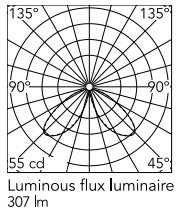

Physical

Colour	Black
Orientation	Fixed
Recessed depth (mm)	154
Length (mm)	81
Net weight (kg)	1.62
Package height (mm)	165
Package width (mm)	270
Package length (mm)	230
Package volume (m3)	0.01
IP internal	65
H2O stop	Yes
Drive Over	No

Download

[Mounting instructions](#)  ZIP

Photometric Files

[LDT / IES](#)  ZIP

Technical Drawings

[2D](#)  ZIP

[3D](#)  ZIP

[Bim](#)  ZIP

Schematic light drawing

Beam Angle: 42°

h(m)	E(lx)	D(m)
1	55	1.52
2	14	3.05
3	6	4.57
4	3	6.09
5	2	7.62

Photometric

Lighting type	Direct
Light distribution	Asymmetric
CCT (K)	4000
CRI>	80
Extreme cut off	No