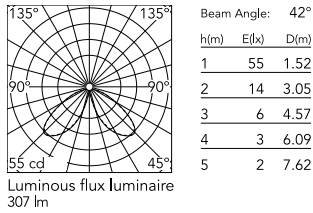

Schematic light drawing