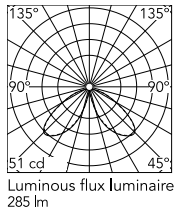

Physical

Colour	Forest Green
Orientation	Fixed
Recessed depth (mm)	154
Length (mm)	81
Net weight (kg)	1.62
Package height (mm)	165
Package width (mm)	270
Package length (mm)	230
Package volume (m3)	0.01
IP internal	65
H2O stop	Yes
Drive Over	No

Download

[Mounting instructions](#)  ZIP

Photometric Files

[LDT / IES](#)  ZIP

Technical Drawings

[2D](#)  ZIP

[3D](#)  ZIP

[Bim](#)  ZIP

Schematic light drawing

Beam Angle: 42°

h(m)	E(lx)	D(m)
1	51	1.52
2	13	3.05
3	6	4.57
4	3	6.09
5	2	7.62

Photometric

Lighting type	Direct
Light distribution	Asymmetric
CCT (K)	3000
CRI>	80
Extreme cut off	No