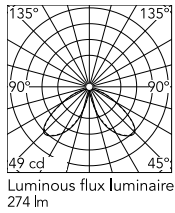

Physical

Colour	Black
Orientation	Fixed
Recessed depth (mm)	154
Length (mm)	81
Net weight (kg)	1.62
Package height (mm)	165
Package width (mm)	270
Package length (mm)	230
Package volume (m3)	0.01
IP internal	65
H2O stop	Yes
Drive Over	No

Download

[Mounting instructions](#)  ZIP

Photometric Files

[LDT / IES](#)  ZIP

Technical Drawings

[2D](#)  ZIP

[3D](#)  ZIP

[Bim](#)  ZIP

Schematic light drawing

Beam Angle: 42°

h(m)	E(lx)	D(m)
1	49	1.52
2	12	3.05
3	5	4.57
4	3	6.09
5	2	7.62

Photometric

Lighting type	Direct
Light distribution	Asymmetric
CCT (K)	2700
CRI>	80
Extreme cut off	No