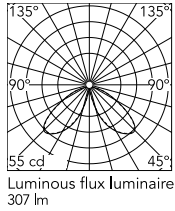

Schematic light drawing