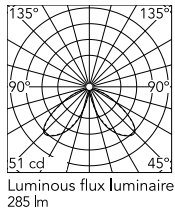

Physical

Colour	Deep Brown
Orientation	Fixed
Recessed depth (mm)	154
Length (mm)	81
Net weight (kg)	1.62
Package height (mm)	165
Package width (mm)	270
Package length (mm)	230
Package volume (m3)	0.01
IP internal	65
H2O stop	Yes
Drive Over	No

Download

[Mounting instructions](#)  ZIP

Photometric Files

[LDT / IES](#)  ZIP

Technical Drawings

[2D](#)  ZIP

[3D](#)  ZIP

[Bim](#)  ZIP

Schematic light drawing

h(m)	E(lx)	D(m)
1	51	1.52
2	13	3.05
3	6	4.57
4	3	6.09
5	2	7.62

Photometric

Lighting type	Direct
Light distribution	Asymmetric
CCT (K)	3000
CRI>	80
Extreme cut off	No

Electrical

Insulation class	I
Frequency (Hz)	50/60
Main voltage (Vac)	220-240
Power supply	Integrated
Dimmable	Yes
Power supply type	Dimmable 1-10V
Dimming interface	Dimmer Integrated
Emergency	No