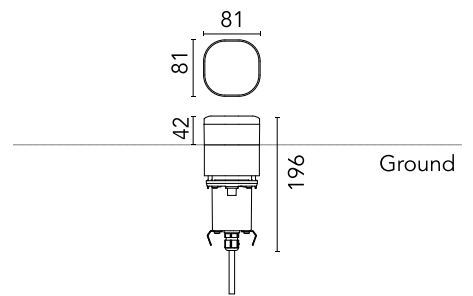

FLOS

F023B3AB018 Deep Brown

Pointbreak Balisage 1 - 40 Dimmable 1-10V

Designed by Piero Lissoni, 2020

6W - 285lm - 3000K - CRI> 80

LED light source included. Integrated 220-240V ON/OFF and 1-10V/DALI dimmable electrical power. Equipped with one piece of neoprene output cable. IP68 junction system to be ordered separately. Luminaire must be installed with mandatory box for installation, ordered separately.

Are you a professional and your project needs consulting and support?

[BOOK AN APPOINTMENT](#)

Main specifications

EAN	8054793367491
Mounting	Ground
Light source type	LED
Light sources included	Yes
LED type	Top LED
Number of lamps	1
Power (W)	6
System power (W)	5.6
Source flux (lm)	600
Lumen Output (lm)	285

Physical

Colour	Deep Brown
Orientation	Fixed
Recessed depth (mm)	154
Length (mm)	81
Net weight (kg)	1.62
Package height (mm)	165
Package width (mm)	270
Package length (mm)	230
Package volume (m3)	0.01
IP internal	65
H2O stop	Yes
Drive Over	No