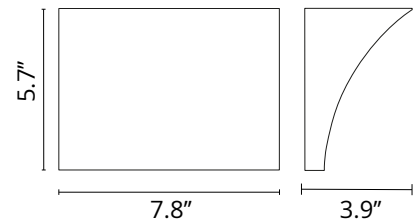

FLOS

FU970557 Chrome

Pochette Up/Down Led

Designed by Rodolfo Dordoni, 2003

Designed by Rodolfo Dordoni, Pochette Up & Down, an indoor LED wall sconce providing upward and downward lighting for a harmonious indirect and direct light in residential or commercial settings. Pressured die-cast Zamak alloy, this wall sconce is available in matte gray, white or chrome-plated finish. Molded steel, galvanized white back plate contains the wall attachment system as well as the electrical devices. Inspiration behind the design: His work draws inspiration from a minimalist aesthetic: like Rodolfo Dordoni's most beloved designs, the Pochette makes good use of less material to create a piece that is decidedly efficient.

Are you a professional and your project needs consulting and support?

[BOOK AN APPOINTMENT](#)

Main specifications

EAN	8059607012253
Mounting	Wall
Environments	Indoor dry location
Light Source Type	LED
Light sources included	Yes
LED type	LED Module
Power (W)	22
System flux (lm)	1744

Physical

Color	Chrome
Length (in)	7.76
Net weight (lb)	3.75
Gross weight (lb)	4.19
Package height (in)	10.43
Package width (in)	5.32
Package length (in)	7.09
Package volume (in)	392.99
IP internal	20

Download

Mounting instructions [↓ PDF](#)

Photometric Files

LDT / IES [↓ LDT](#)

Technical Drawings

2D [↓ ZIP](#)

3D [↓ ZIP](#)