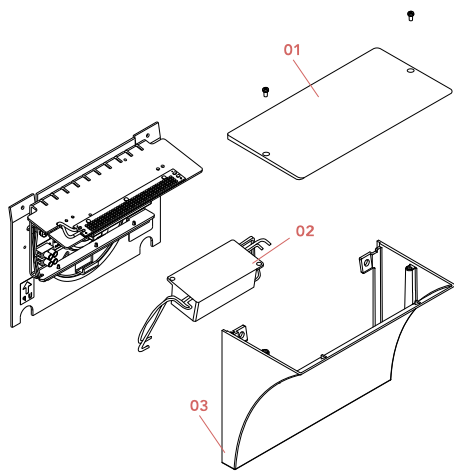

Schematic light drawing

Beam Angle: 107°

h(m)	E(lx)	D(m)
1	659	2.74
2	165	5.47
3	73	8.21
4	41	10.95
5	26	13.68

Luminous flux Luminaire
1744 lm

Photometric

Light distribution	Symmetric
CCT (K)	2700
CRI>	90
Extreme cut off	No

Electrical

Insulation class	I
Frequency (Hz)	50/60
Main voltage (Vac)	120-277
Driver	Integrated
Dimmable	Yes
Dimming type	Dimmable 1-10V
Dimming interface	Remote Dimmable (Dimmer Not Included)
Batteries inside	No

Notes

Compliance: ADA

Ecodesign and Energy Labelling

This product contains a light source of energy efficiency class E

Spare Parts

01.	Up transparent diffuser	RF25606
02.	Led power supply	RF25062
03.	Pochette up/Down Body	RF25617