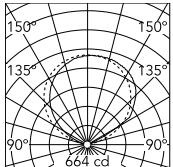

Physical

Color	Chrome
Length (in)	7.76
Net weight (lb)	3.75
Gross weight (lb)	4.19
Package height (in)	10.43
Package width (in)	5.32
Package length (in)	7.09
Package volume (in)	392.99
IP internal	20

Download

Mounting instructions [↓ PDF](#)

Photometric Files

LDT / IES [↓ LDT](#)

Technical Drawings

2D [↓ ZIP](#)

3D [↓ ZIP](#)

Schematic light drawing

Beam Angle: 107°