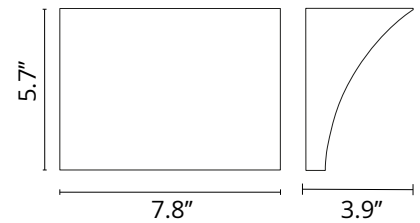

FLOS

FU970509 White

Pochette Up/Down Led

Designed by Rodolfo Dordoni, 2003

Designed by Rodolfo Dordoni, Pochette Up & Down, an indoor LED wall sconce providing upward and downward lighting for a harmonious indirect and direct light in residential or commercial settings. Pressured die-cast Zamak alloy, this wall sconce is available in matte gray, white or chrome-plated finish. Molded steel, galvanized white back plate contains the wall attachment system as well as the electrical devices. Inspiration behind the design: His work draws inspiration from a minimalist aesthetic: like Rodolfo Dordoni's most beloved designs, the Pochette makes good use of less material to create a piece that is decidedly efficient.

Are you a professional and your project needs consulting and support?

[BOOK AN APPOINTMENT](#)

Main specifications

EAN	8059607012239
Mounting	Wall
Environments	Indoor dry location
Light Source Type	LED
Light sources included	Yes
LED type	LED Module
Power (W)	22
System flux (lm)	1744

Physical

Color	White
Length (in)	7.76
Net weight (lb)	3.75
Gross weight (lb)	4.19
Package height (in)	10.43
Package width (in)	5.32
Package length (in)	7.09
Package volume (in)	392.99
IP internal	20

Download

[Mounting instructions](#) PDF

Photometric Files

[LDT / IES](#) LDT

Technical Drawings

[2D](#) ZIP

[3D](#) ZIP