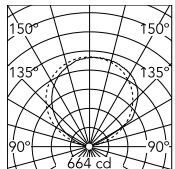

### Physical

Color	White
Length (in)	7.76
Net weight (lb)	3.75
Gross weight (lb)	4.19
Package height (in)	10.43
Package width (in)	5.32
Package length (in)	7.09
Package volume (in)	392.99
IP internal	20

### Photometric Files

[LDT / IES](#)  LDT

### Technical Drawings

[2D](#)  ZIP

[3D](#)  ZIP

## Schematic light drawing

Beam Angle: 107°

h(m)	E(lx)	D(m)
1	659	2.74
2	165	5.47
3	73	8.21
4	41	10.95
5	26	13.68