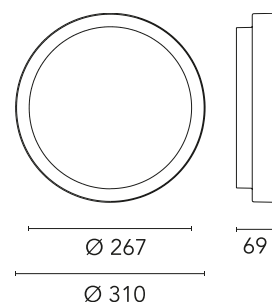

FLOS

FA53301230 Black

Platter 310

Designed by FLOS Outdoor, 2013

LED source included. Integrated power supply 220-240V ON/OFF and dimmable 1-10V or DALI. With IP65 cable guide for rubber cables 5mm$\phi$$\leq$10mm and a 2-pole connection box for a fast connection. To ensure the tightness of the cable guide it's recommended to use flexible electric cables suitable for exterior use.

Are you a professional and your project needs consulting and support?

BOOK AN APPOINTMENT

Main specifications

EAN	8054793664392
Mounting	Ceiling, Wall
Environments	Outdoor wet location
Light source type	LED
Light sources included	Yes
LED type	Power LED
Number of lamps	1
Power (W)	14
System power (W)	18
Source flux (lm)	2015
Lumen Output (lm)	1237

Physical

Colour	Black
Orientation	Fixed
Net weight (kg)	2.12
Package height (mm)	160
Package width (mm)	420
Package length (mm)	430
Package volume (m ³)	0.03
IP internal	66

Download

Mounting instructions [↓ ZIP](#)

Photometric Files

LDT / IES [↓ ZIP](#)

Technical Drawings

2D [↓ ZIP](#)

3D [↓ ZIP](#)

Schematic light drawing

Photometric

Lighting type	Direct
Light distribution	Symmetric
CCT (K)	3000
CRI>	80
Beam angle C0-180 (°)	120
Beam angle C90-270 (°)	120
Extreme cut off	No