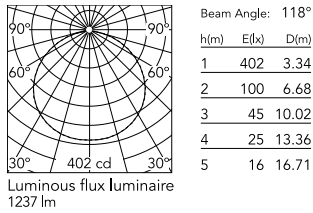

Physical

Colour	Black
Orientation	Fixed
Net weight (kg)	2.12
Package height (mm)	160
Package width (mm)	420
Package length (mm)	430
Package volume (m ³)	0.03
IP internal	66

Download

Mounting instructions [↓ ZIP](#)

Photometric Files

LDT / IES [↓ ZIP](#)

Technical Drawings

2D [↓ ZIP](#)

3D [↓ ZIP](#)

Schematic light drawing

Photometric

Lighting type	Direct
Light distribution	Symmetric
CCT (K)	3000
CRI>	80
Beam angle C0-180 (°)	120
Beam angle C90-270 (°)	120
Extreme cut off	No