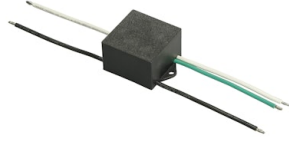

Schematic light drawing

Photometric

Lighting type	Direct
Light distribution	Symmetric
CCT (K)	2700
CRI>	80
Beam angle C0-180 (°)	34
Beam angle C90-270 (°)	34
Extreme cut off	No

Electrical

Insulation class	I
Frequency (Hz)	50/60
Main voltage (Vac)	220-240
Power supply	Integrated
Dimmable	No
Power supply type	Non Dimmable
Dimming interface	Not Dimmable
Emergency	No

Ecodesign and Energy Labelling

This product contains a light source of energy efficiency class D

Replaceable (LED only) light source by a professional

Replaceable control gear by a professional

Notes

Please check with your referent person in our Front Office if a code modification is needed to meet the required certification compliance

Accessories & Power Supply

OPTIONAL
Pole

FA414033

Pole Ø 102 mm h 4000 mm With
Base

OPTIONAL
Accessory

FA990E00A000

S.P.D. (SURGE PROTECTION
DEVICE)

OPTIONAL
Pole

FA24833

Pole Ø76 mm h 3500 mm(with
Base)

OPTIONAL
Bracket

FA11533

Pole Bracket Franco 2/Perseo 4 Ø
76 mm 500 mm Double

OPTIONAL
Pole

FA25033

Pole Ø76 mm h 3500 mm (+500
mm In-ground)