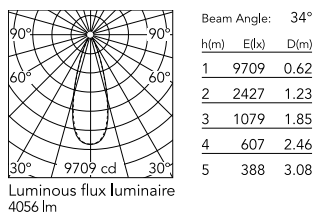

Schematic light drawing

Photometric

Lighting type	Direct
Light distribution	Symmetric
CCT (K)	2700
CRI>	80
Beam angle C0-180 (°)	34
Beam angle C90-270 (°)	34
Extreme cut off	No

Electrical

Insulation class	I
Frequency (Hz)	50/60
Main voltage (Vac)	220-240
Power supply	Integrated
Dimmable	No
Power supply type	Non Dimmable
Dimming interface	Not Dimmable
Emergency	No