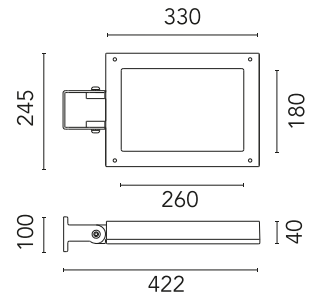

## Perseo 4 Symmetric Optic

Designed by FLOS Outdoor, 2012

LED source included. Integrated power supply 220-240V. Graduated fixing bracket included. Equipped with a M20x1.5 cable guide (for 7mm<math>\lt; \varnothing < \lt; 13\text{mm}</math> cables) and IP68 connector. To ensure the tightness of the cable guide it's recommended to use flexible electric cables suitable for exterior use. Optional accessories: protruding arm for walls; feet and arms to install the luminaire on a mast; wall-washer visor and anti-vandalism protection lid. Extraclear transparent glass.

### Physical

Colour	Black
Orientation	Adjustable
Longitudinal tilting (°)	156
Net weight (kg)	5.06
Package height (mm)	155
Package width (mm)	265
Package length (mm)	430
Package volume (m3)	0.02
IP internal	65

Pole Bracket Franco 2/Perseo 4 Ø  
76 mm 500 mm Double

OPTIONAL Pole

FA25033

Pole Ø76 mm h 3500 mm (+500 mm In-ground)

OPTIONAL Accessory

FA116

Base Plate and Fixing Bolts for Pole Ø 102 mm h 4000/5000 mm with Base