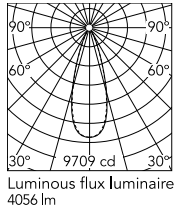

Schematic light drawing

h(m)	E(lx)	D(m)
1	9709	0.62
2	2427	1.23
3	1079	1.85
4	607	2.46
5	388	3.08

Photometric

Lighting type	Direct
Light distribution	Symmetric
CCT (K)	2700
CRI>	80
Beam angle C0-180 (°)	34
Beam angle C90-270 (°)	34
Extreme cut off	No