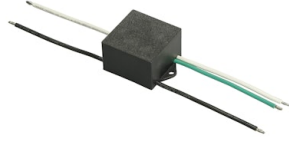

## Accessories & Power Supply

OPTIONAL  
Pole

FA25006

Pole Ø76 mm h 3500 mm (+500 mm In-ground)

OPTIONAL  
Accessory

F990E00A000

S.P.D. (SURGE PROTECTION DEVICE)

OPTIONAL  
Accessory