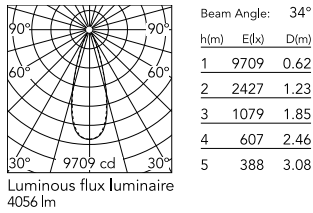

## Schematic light drawing

## Photometric

Lighting type	Direct
Light distribution	Symmetric
CCT (K)	2700
CRI>	80
Beam angle C0-180 (°)	34
Beam angle C90-270 (°)	34
Extreme cut off	No