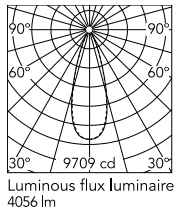

## Schematic light drawing

Beam Angle: 34°

h(m)	E(lx)	D(m)
1	9709	0.62
2	2427	1.23
3	1079	1.85
4	607	2.46
5	388	3.08

Luminous flux luminaire  
4056 lm

## Photometric

Lighting type	Direct
Light distribution	Symmetric
CCT (K)	2700
CRI>	80
Beam angle C0-180 (°)	34
Beam angle C90-270 (°)	34
Extreme cut off	No