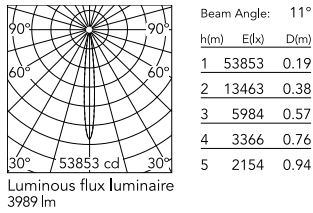

Schematic light drawing

Photometric

Lighting type	Direct
Light distribution	Symmetric
CCT (K)	2700
CRI>	80
Beam angle C0-180 (°)	11
Beam angle C90-270 (°)	11
Extreme cut off	No

Electrical

Insulation class	I
Frequency (Hz)	50/60
Main voltage (Vac)	220-240
Power supply	Integrated
Dimmable	No
Power supply type	Non Dimmable
Dimming interface	Not Dimmable
Emergency	No