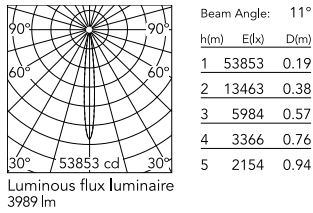

## Schematic light drawing

## Photometric

Lighting type	Direct
Light distribution	Symmetric
CCT (K)	2700
CRI>	80
Beam angle C0-180 (°)	11
Beam angle C90-270 (°)	11
Extreme cut off	No