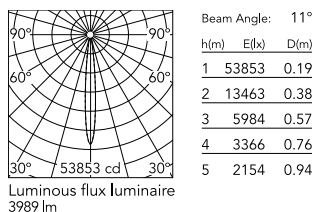

Schematic light drawing

Photometric

Lighting type	Direct
Light distribution	Symmetric
CCT (K)	2700
CRI>	80
Beam angle C0-180 (°)	11
Beam angle C90-270 (°)	11
Extreme cut off	No

Electrical

Insulation class	I
Frequency (Hz)	50/60
Main voltage (Vac)	220-240
Power supply	Integrated
Dimmable	No
Power supply type	Non Dimmable
Dimming interface	Not Dimmable
Emergency	No