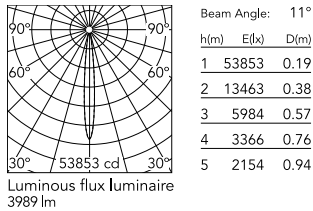

## Schematic light drawing

## Photometric

Lighting type	Direct
Light distribution	Symmetric
CCT (K)	2700
CRI>	80
Beam angle C0-180 (°)	11
Beam angle C90-270 (°)	11
Extreme cut off	No