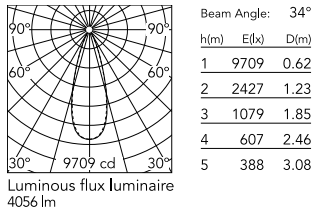

Physical

Colour	Anthracite
Orientation	Adjustable
Longitudinal tilting (°)	156
Net weight (kg)	5.06
Package height (mm)	155
Package width (mm)	265
Package length (mm)	430
Package volume (m3)	0.02
IP internal	65

Download

[Mounting instructions](#)  PDF

Photometric Files

[LDT / IES](#)  ZIP

Technical Drawings

[2D](#)  ZIP

[3D](#)  ZIP

Schematic light drawing

Photometric

Lighting type	Direct
Light distribution	Symmetric
CCT (K)	2700
CRI>	80
Beam angle C0-180 (°)	34
Beam angle C90-270 (°)	34
Extreme cut off	No

Electrical

Insulation class	I
Frequency (Hz)	50/60
Main voltage (Vac)	220-240
Power supply	Integrated
Dimmable	Yes
Power supply type	Dimmable DALI 1
Dimming interface	Dimmer Integrated
Emergency	No