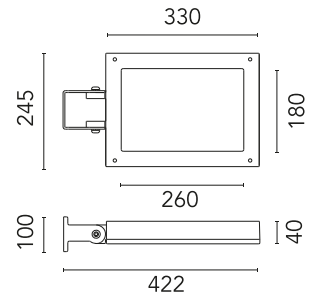

Are you a professional and your project needs consulting and support?

[BOOK AN APPOINTMENT](#)

Main specifications

EAN	8054793648200
Mounting	Wall, Ground
Light source type	LED
Light sources included	Yes
LED type	Power LED
Number of lamps	1
System power (W)	53
Source flux (lm)	5859
Lumen Output (lm)	4056

Physical

Colour	Anthracite
Orientation	Adjustable
Longitudinal tilting (°)	156
Net weight (kg)	5.06
Package height (mm)	155
Package width (mm)	265
Package length (mm)	430
Package volume (m3)	0.02
IP internal	65

FA25033

Pole Ø76 mm h 3500 mm (+500
mm In-ground)

OPTIONAL
Pole

FA24933

Pole Ø76 mm h 4500 mm(with
Base)

OPTIONAL
Pole

FA25133

Pole Ø76 mm h 4500 mm (+500
mm In-ground)

FA415033

Pole Ø 102 mm h 5000 mm With Base

OPTIONAL Accessory

FA116

Base Plate and Fixing Bolts for Pole Ø 102 mm h 4000/5000 mm with Base

OPTIONAL Bracket

FA11433

Pole Bracket Franco 2/Perseo 4 Ø 76 mm 180 mm Double